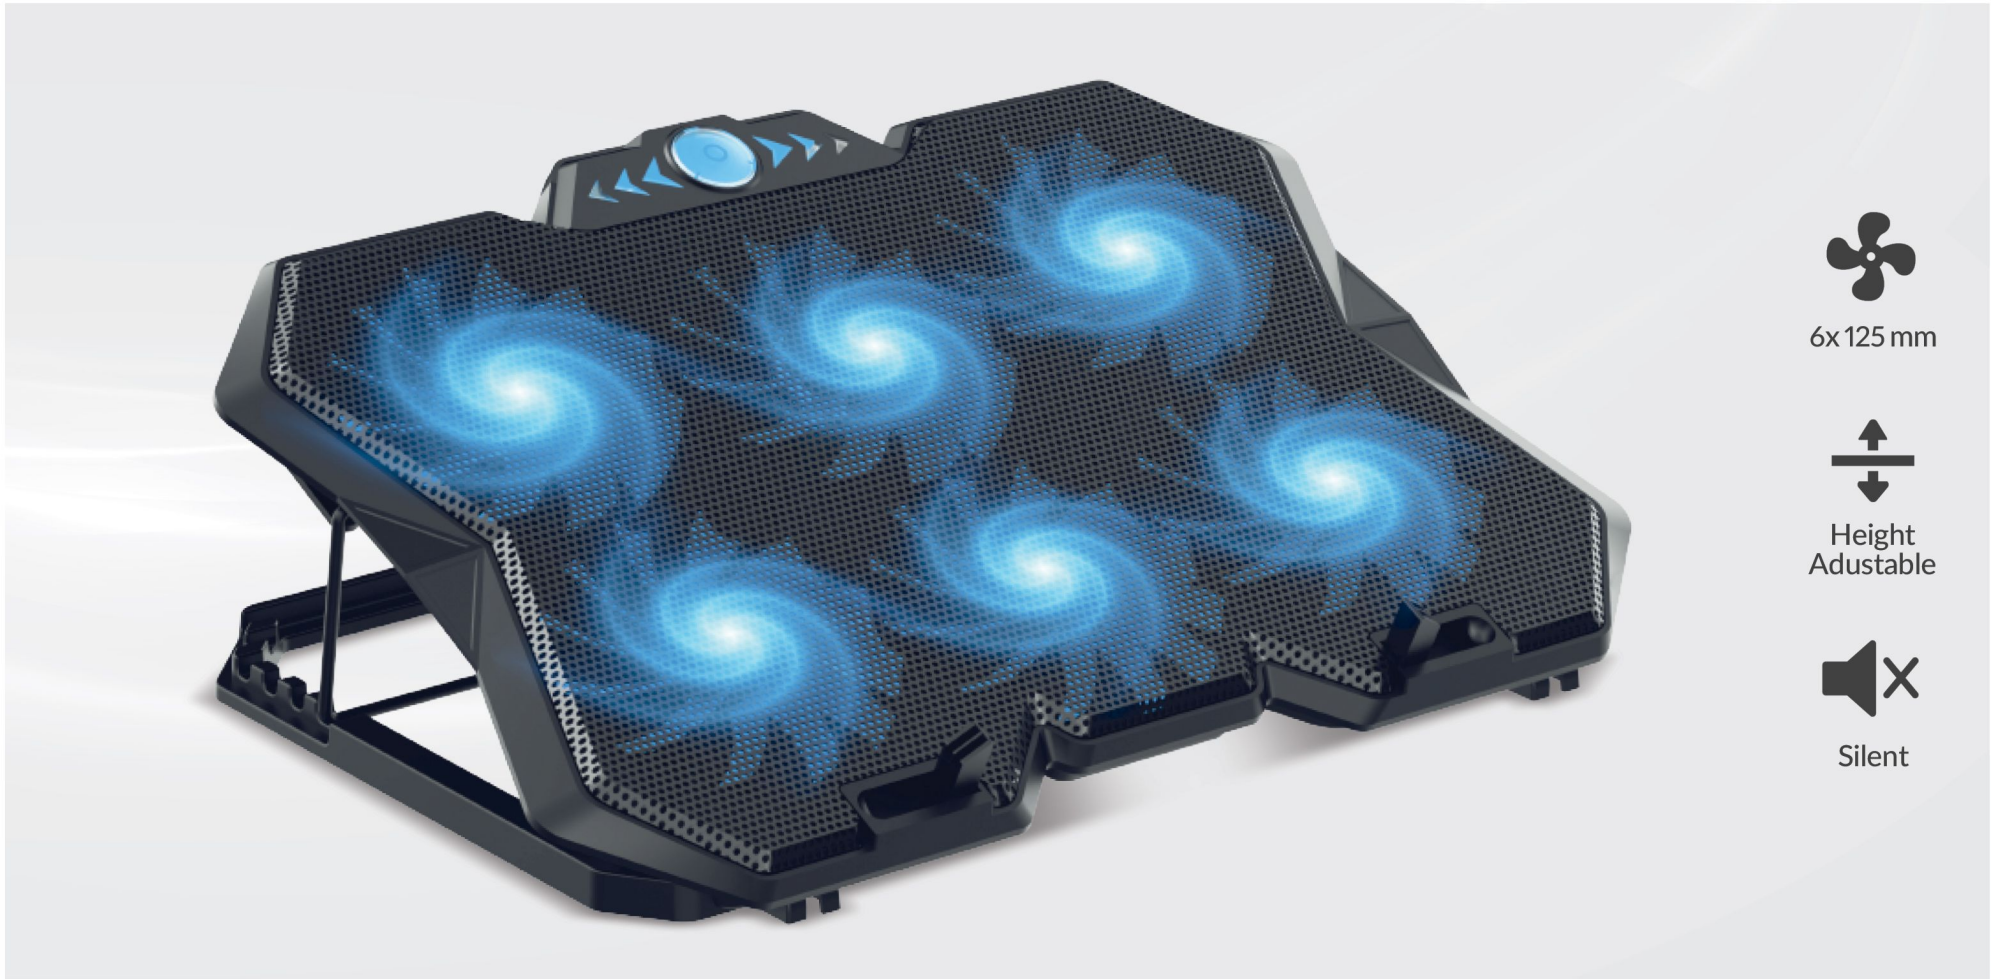

NOTEBOOK COOLER PAD

ELEVEN

N704

- Four 125mm Fan
- Gaming Coolpad
- Height Adjustable
- Anti Slipping
- Universal Compatibility

NOTEBOOK COOLER PAD

ELEVEN

N706

- Six 125mm Fan
- Silent Fan
- Height Adjustable
- Gaming Coolpad
- Universal Compatibility
- Anti Slipping