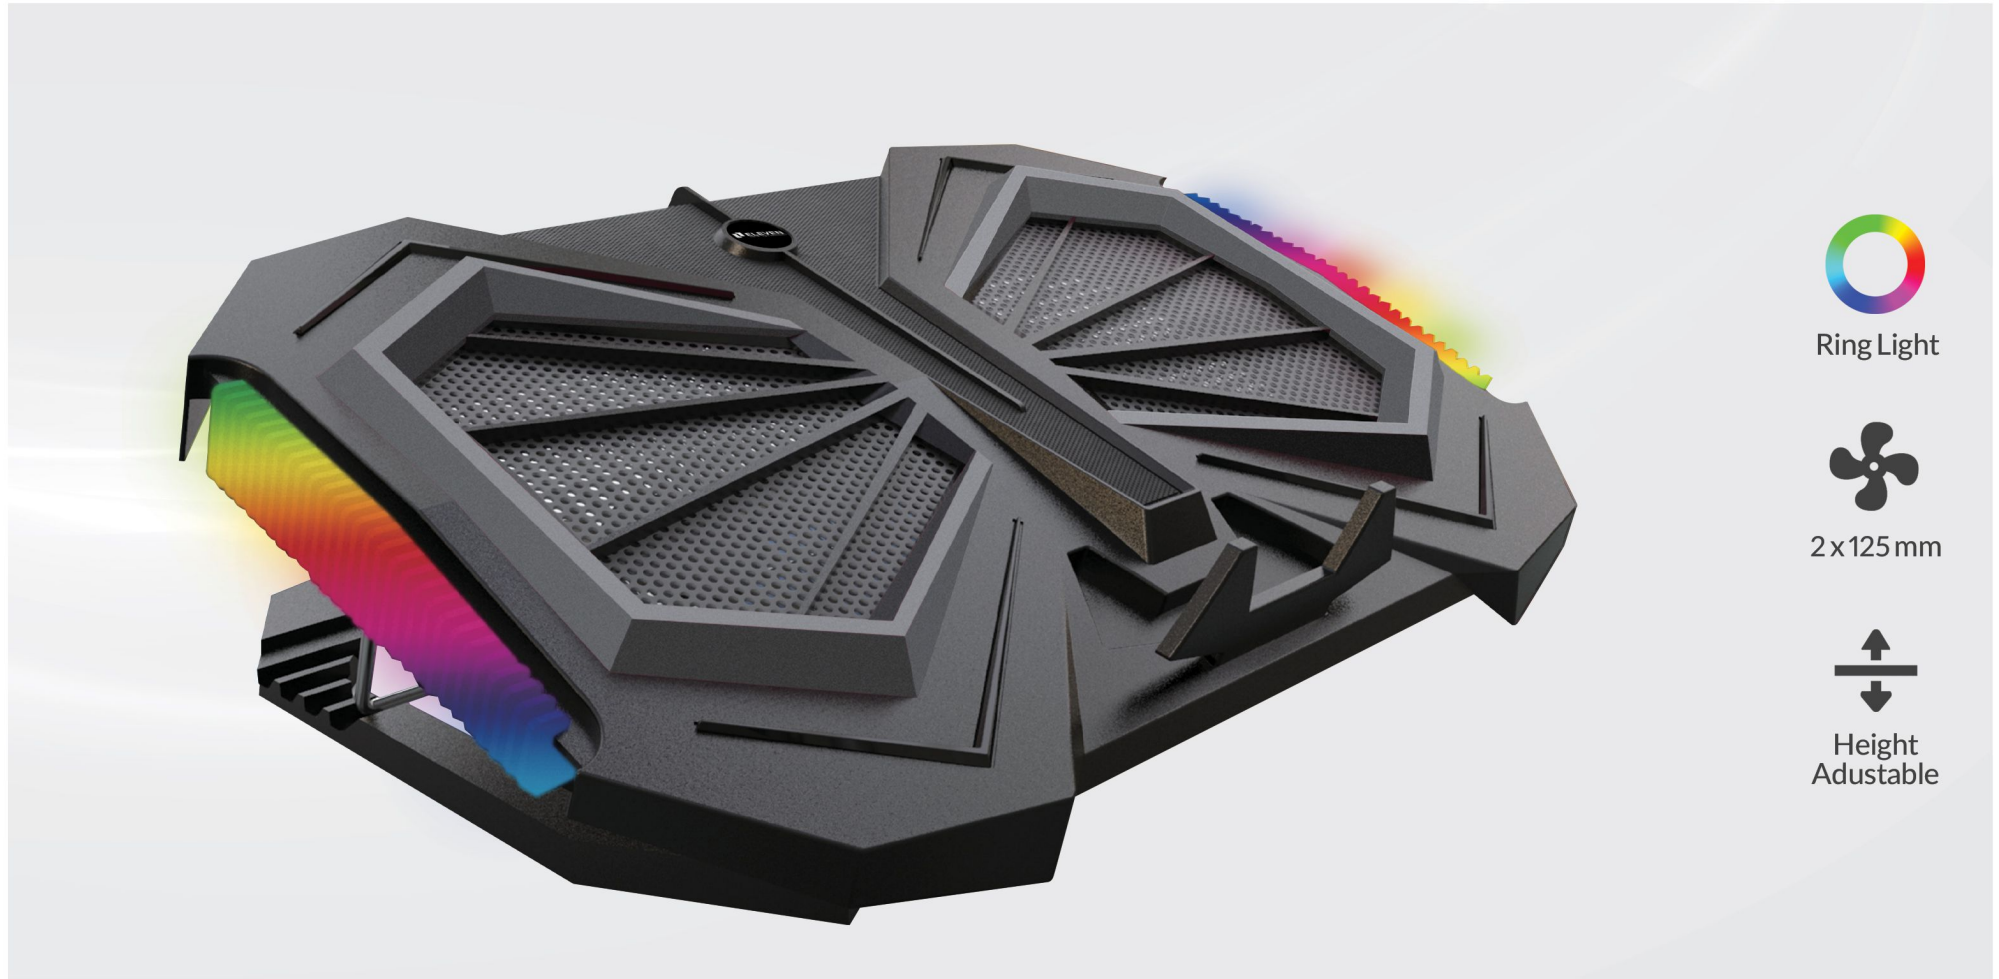

NOTEBOOK COOLER PAD

ELEVEN

N707

- Two 125mm Fan
- Gaming Coolpad
- Height Adjustable
- Anti Slipping
- Universal Compatibility
- RGB Light