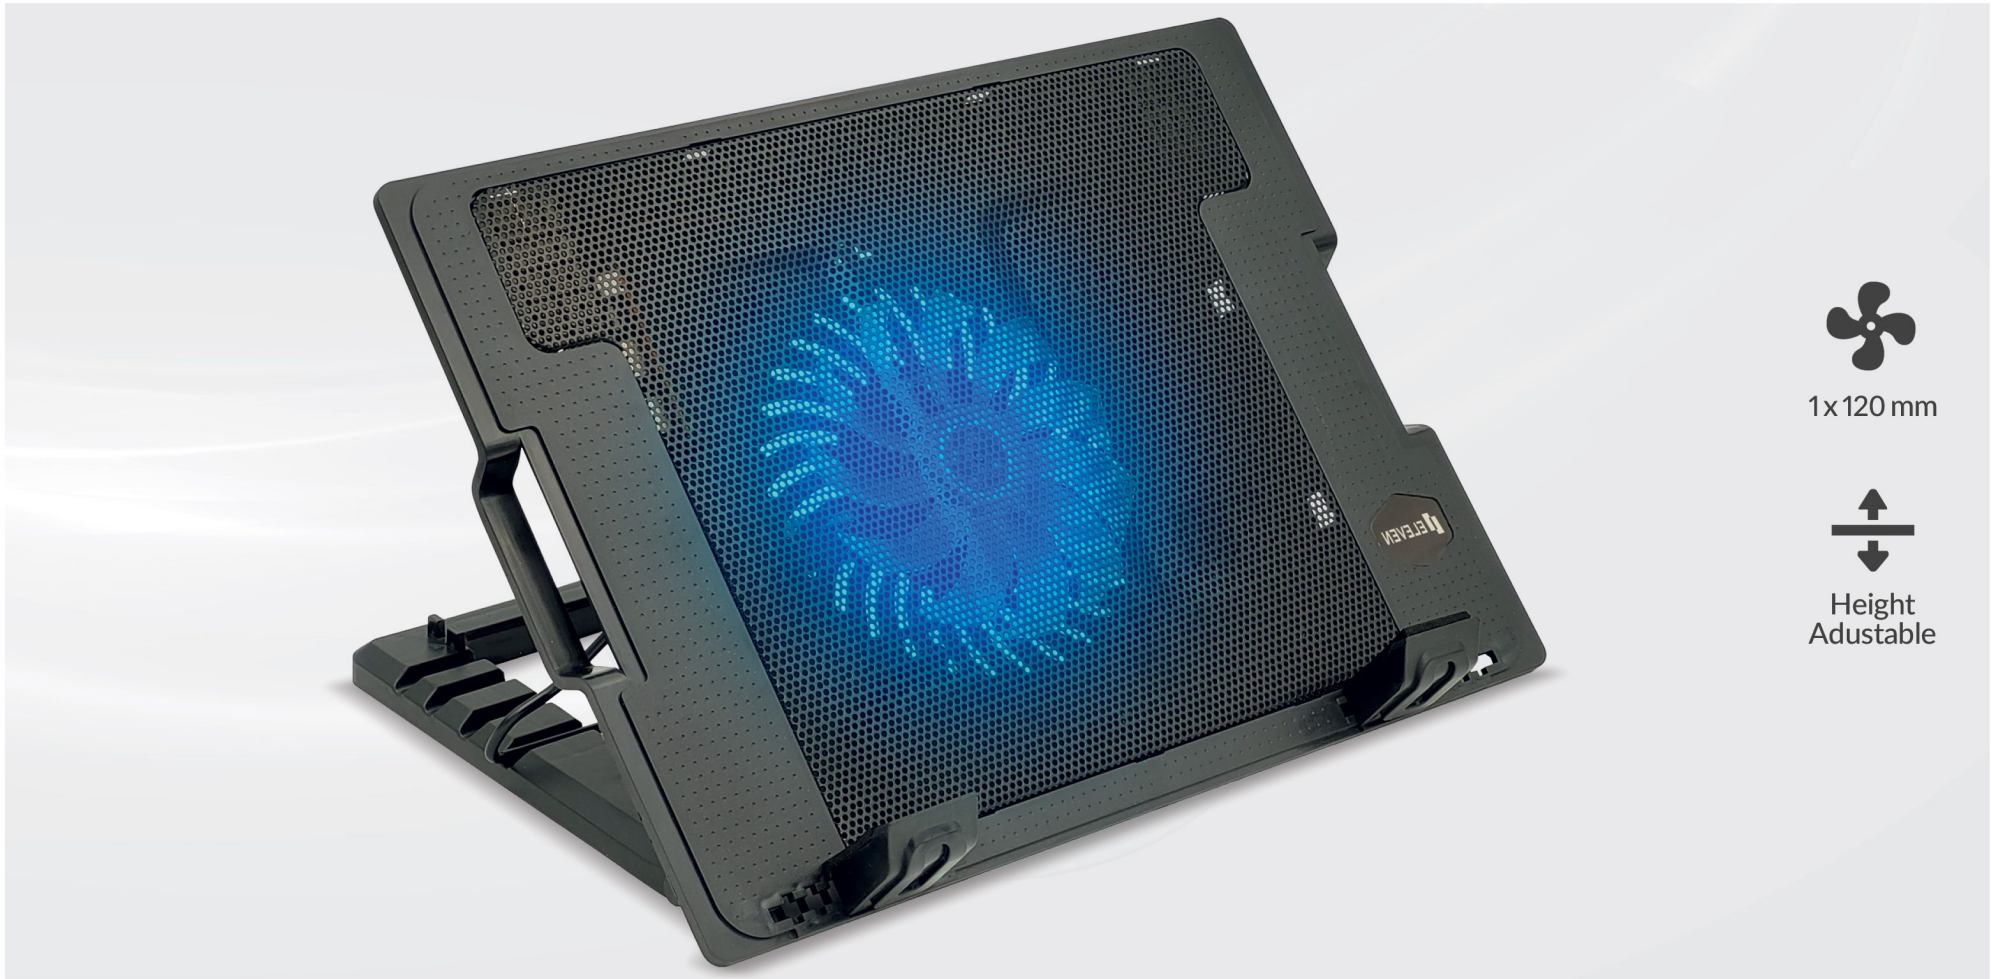

1x 120 mm
4x 60 mm

Height
Adjustable

N702

- One 120mm Fan
- Four 60mm Fan
- Height Adjustable
- Slim
- Universal Compatibility
- Anti Slipping

NOTEBOOK COOLER PAD

ELEVEN

N703

- One 120mm Fan
- Anti Slipping
- Height Adjustable
- Universal Compatibility