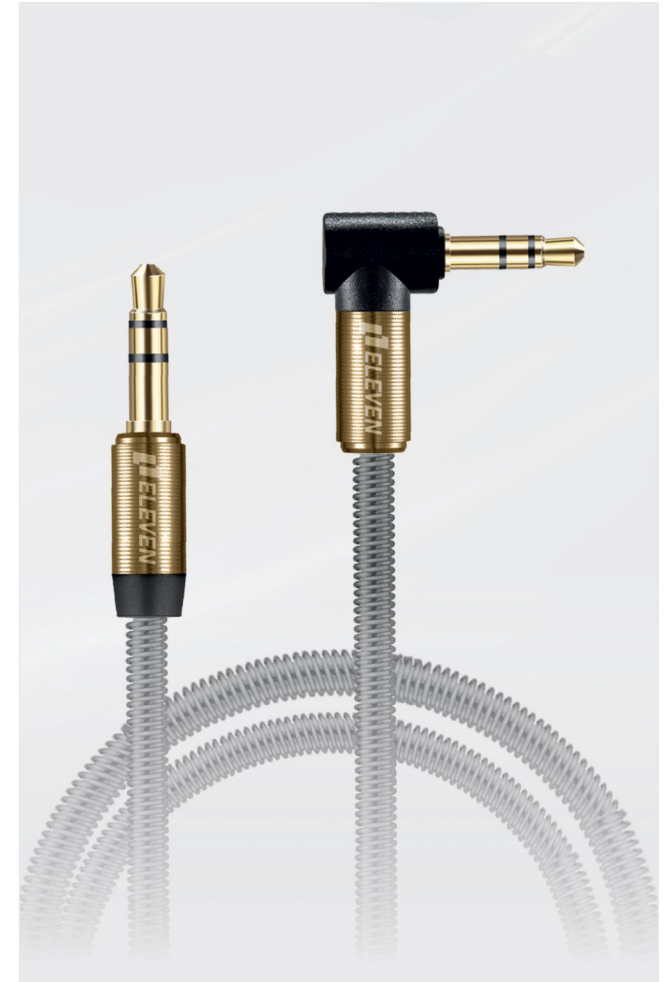

AUX1

. 1m

AUX2

. 1.5m

AUX3

. 1m
. METAL MADE

HDMI CABLE

HDMI 4K