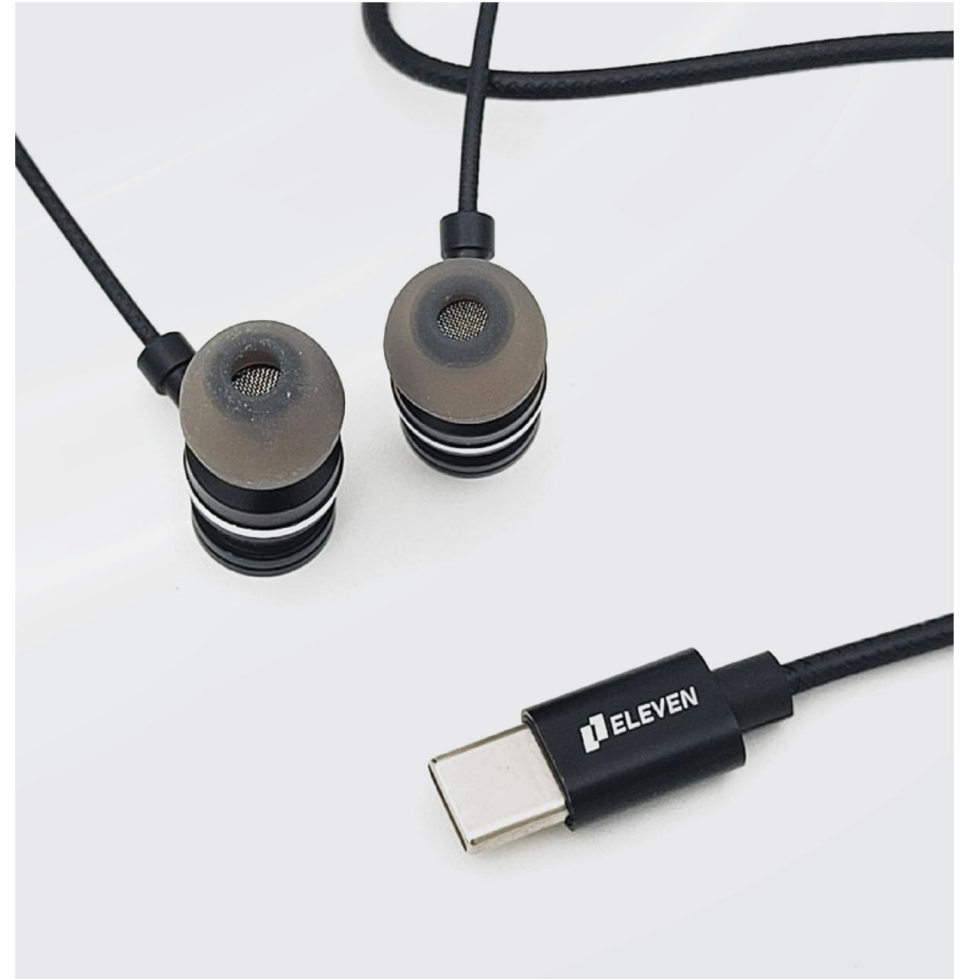

NOTEBOOK COOLER PAD

ELEVEN

N707

- Two 125mm Fan
- Gaming Coolpad
- Height Adjustable
- Anti Slipping
- Universal Compatibility
- RGB Light

EARPHONE

HF70

- 3.5mm Jack
- Metal Made
- VOL & TALK Button

HF71