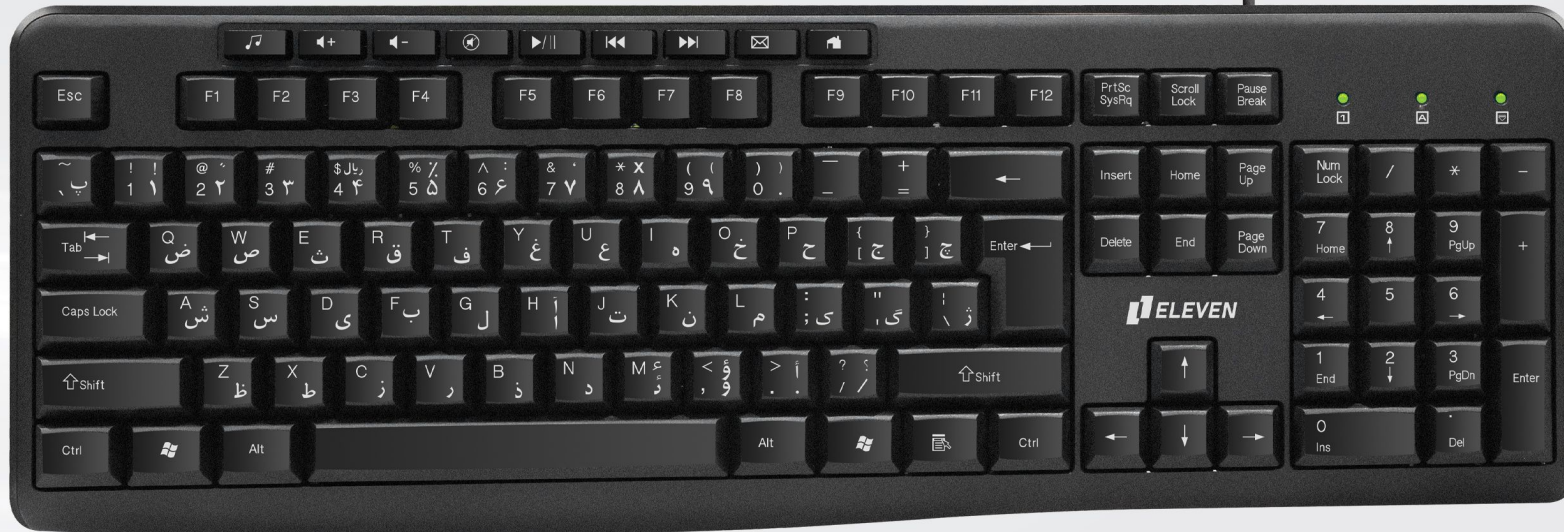

OFFICE KEYBOARD

ELEVEN

Wired

104 Keys

K501

- 104 Keys & 9 multimedia
- Ergonomics Palm Rest