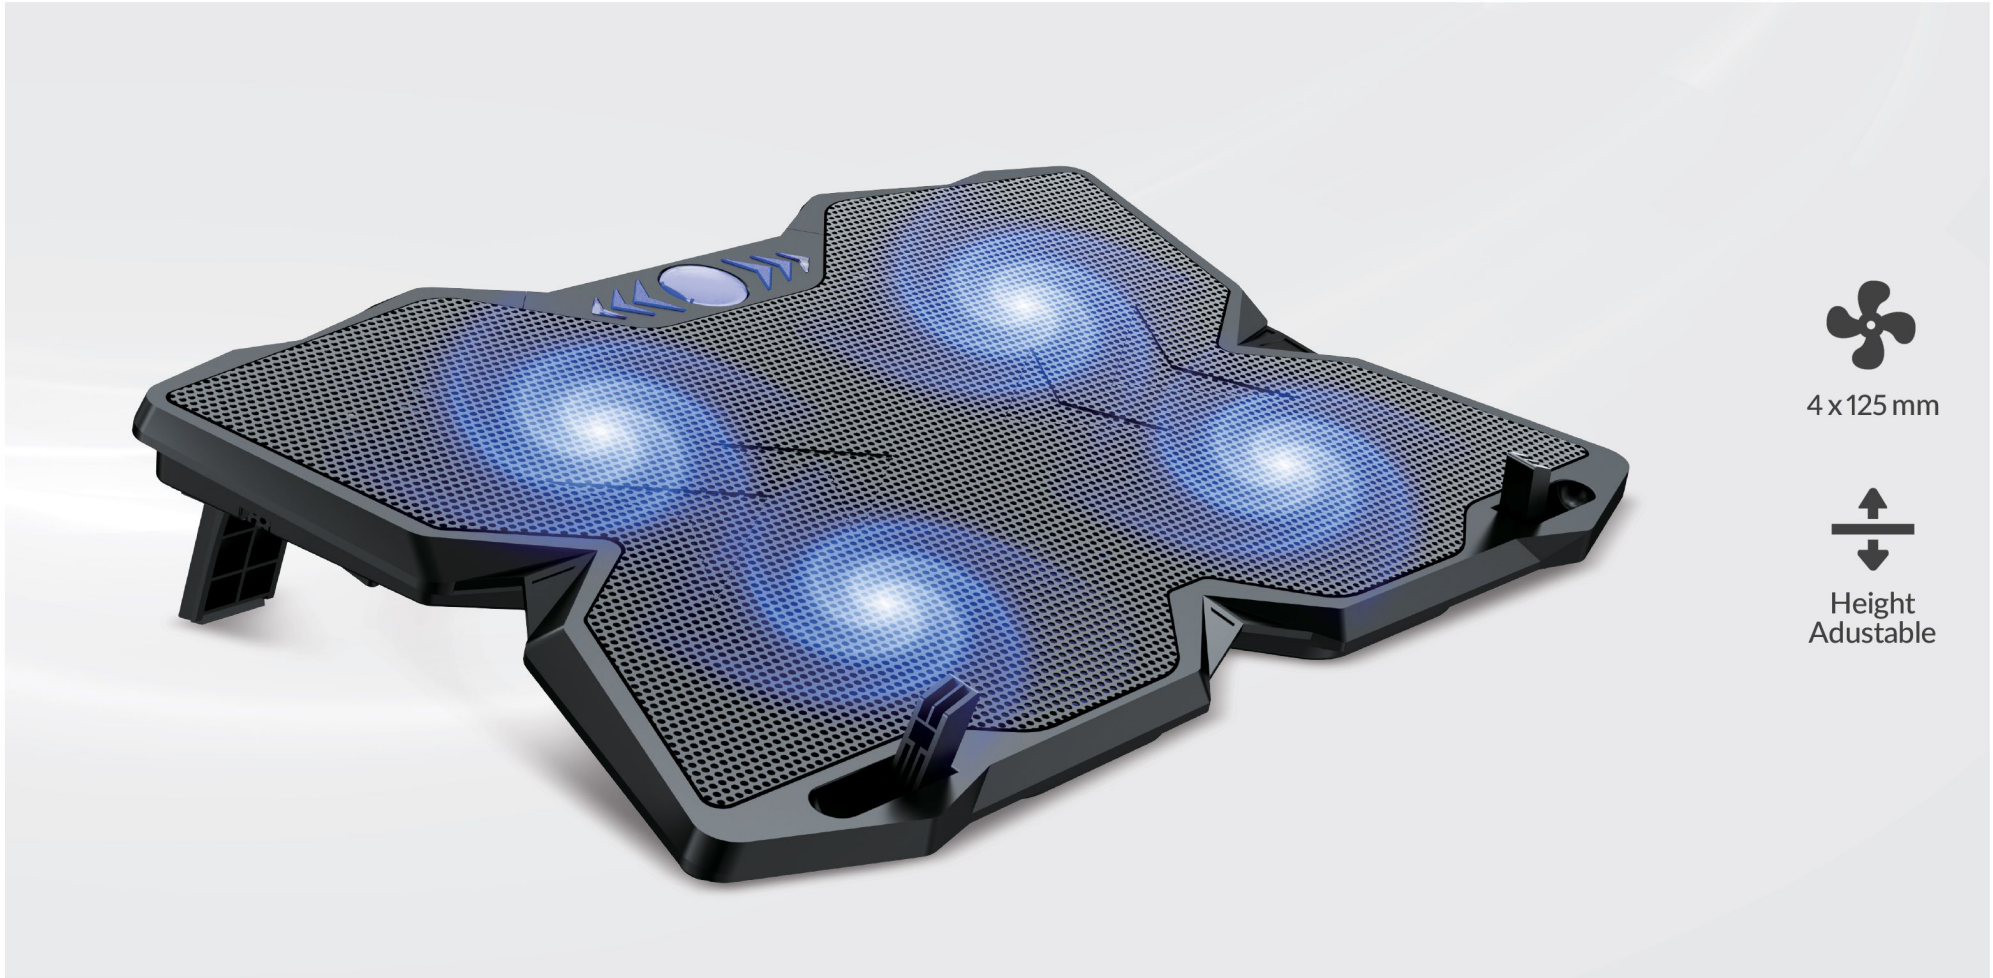

NOTEBOOK COOLER PAD

ELEVEN

N704

- Four 125mm Fan
- Gaming Coolpad
- Height Adjustable
- Anti Slipping
- Universal Compatibility