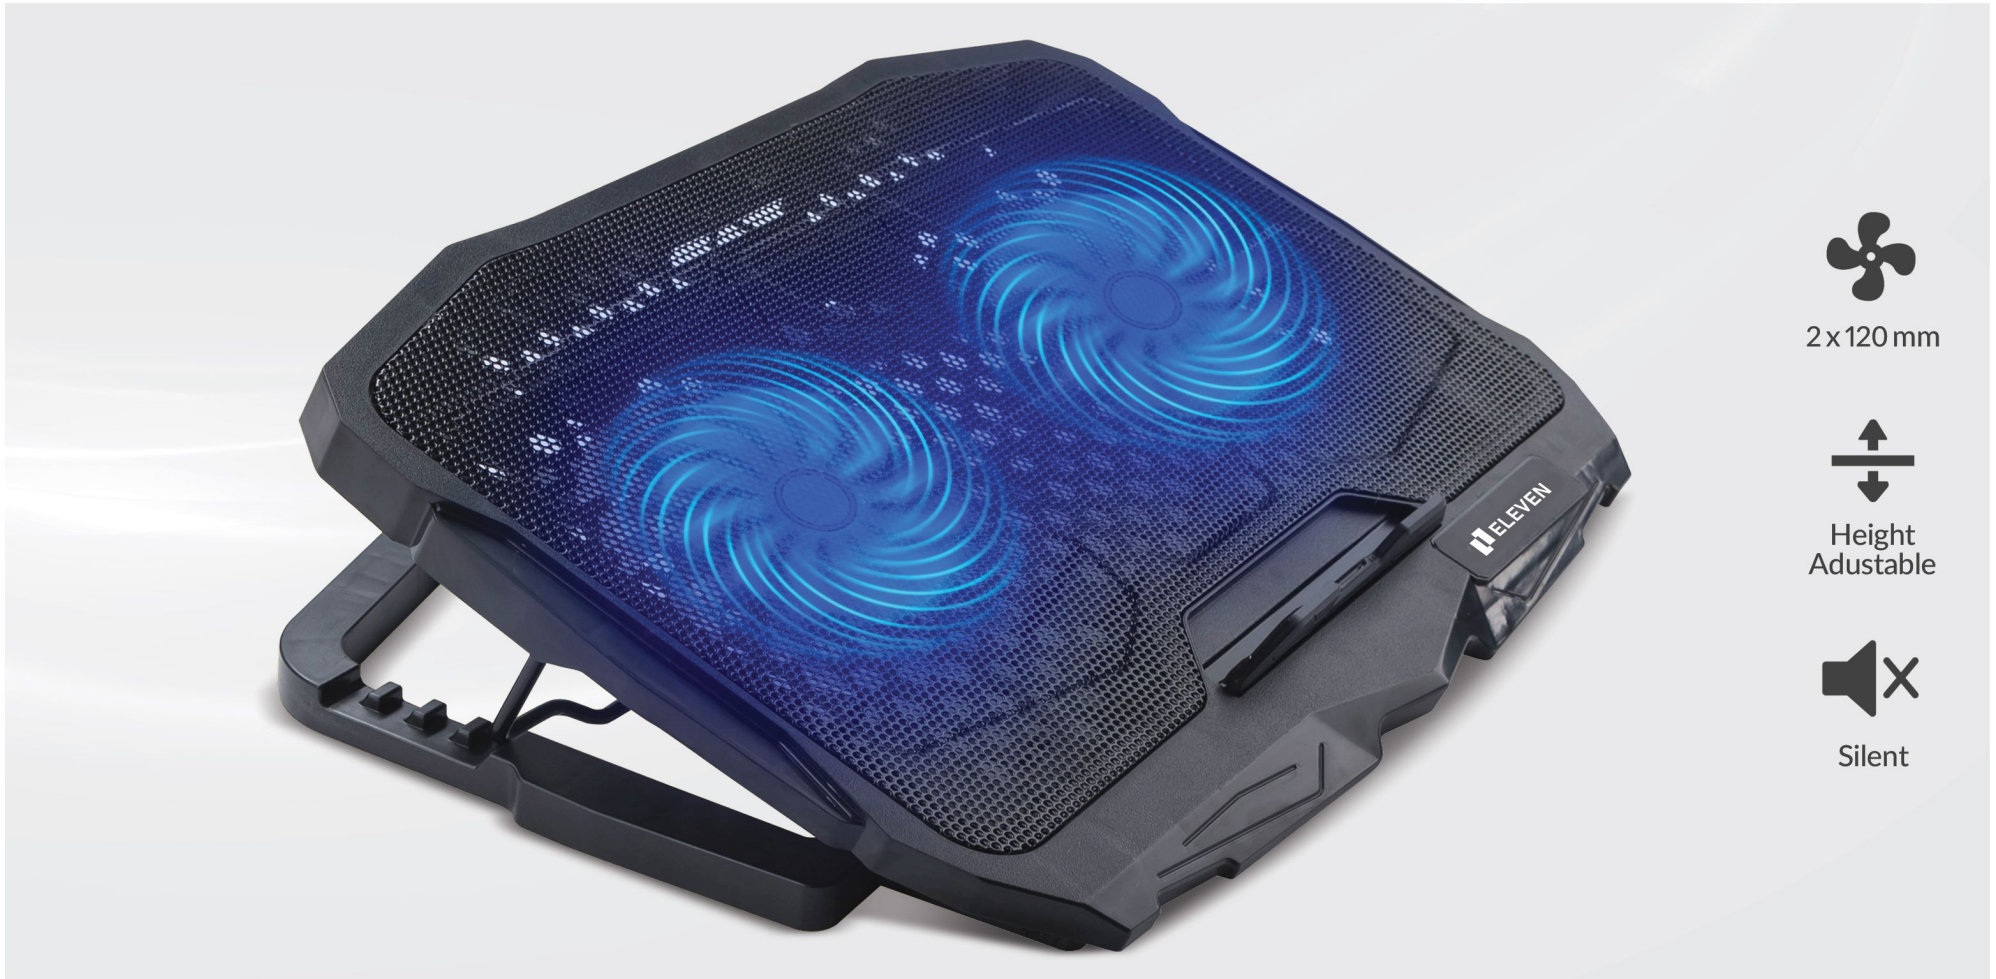

NOTEBOOK COOLER PAD

ELEVEN

2x120 mm

Height
Adjustable

Silent

N701

- . Two 120mm Fan
- . Silent Fan
- . Height Adjustable
- . Anti Slipping
- . Universal Compatibility