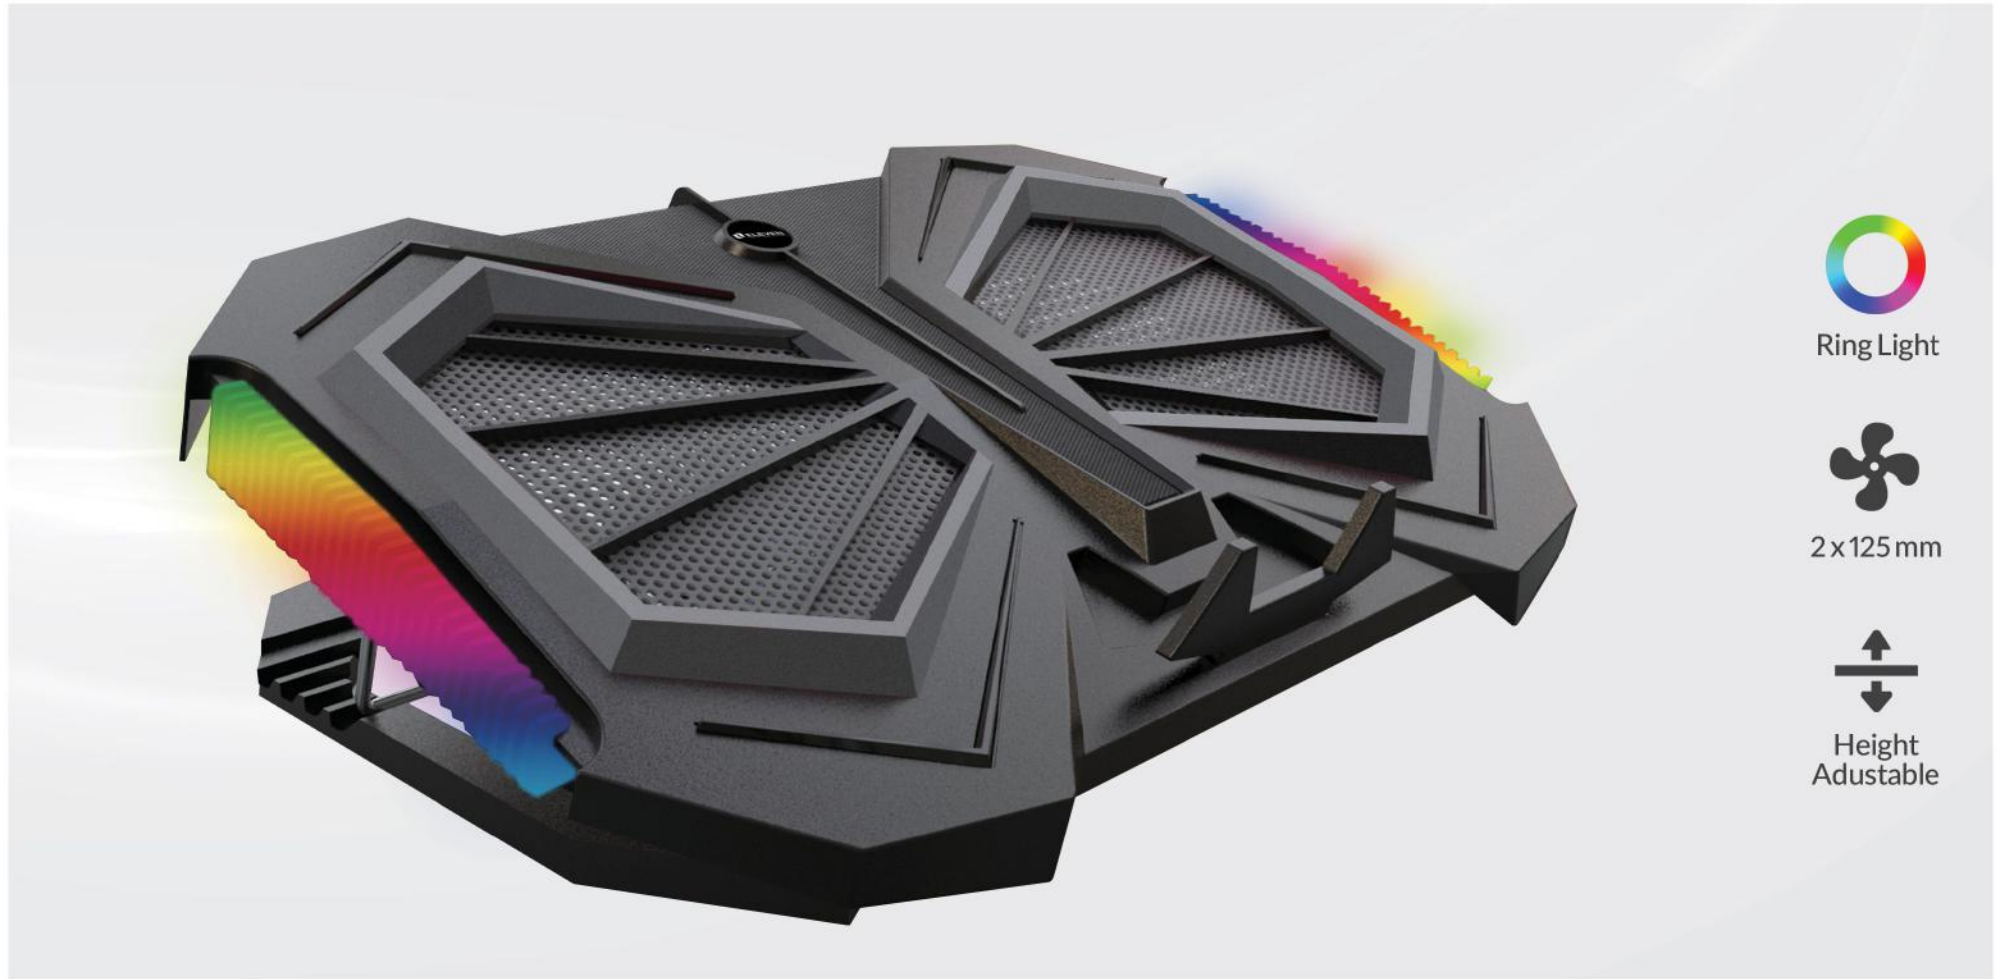

NOTEBOOK COOLER PAD

ELEVEN

Ring Light

2x125 mm

Height
Adjustable

N707

- Two 125mm Fan
- Gaming Coolpad
- Height Adjustable
- Anti Slipping
- Universal Compatibility
- RGB Light