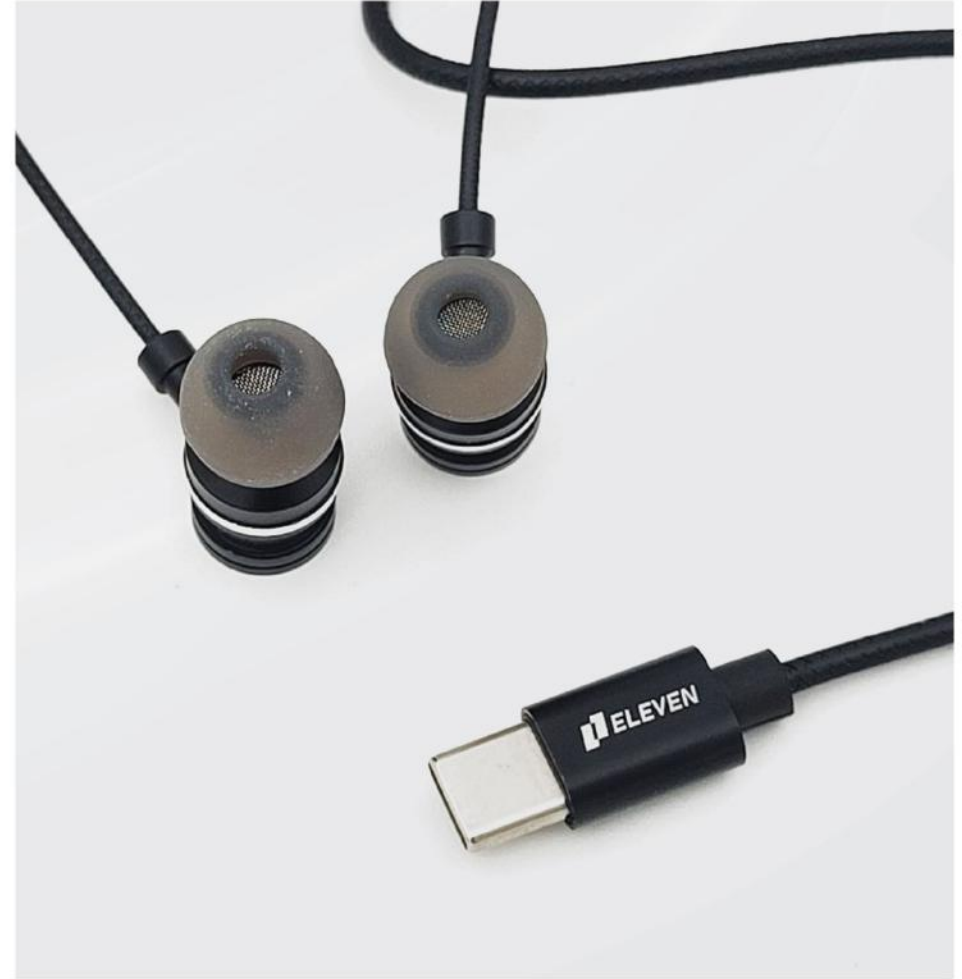

EARPHONE

HF70

- . 3.5mm Jack .
- . Metal Made .
- . VOL & TALK Buttom .

HF71

- . TYPE-C Jack
- . Metal Made
- . VOL & TALK Buttom