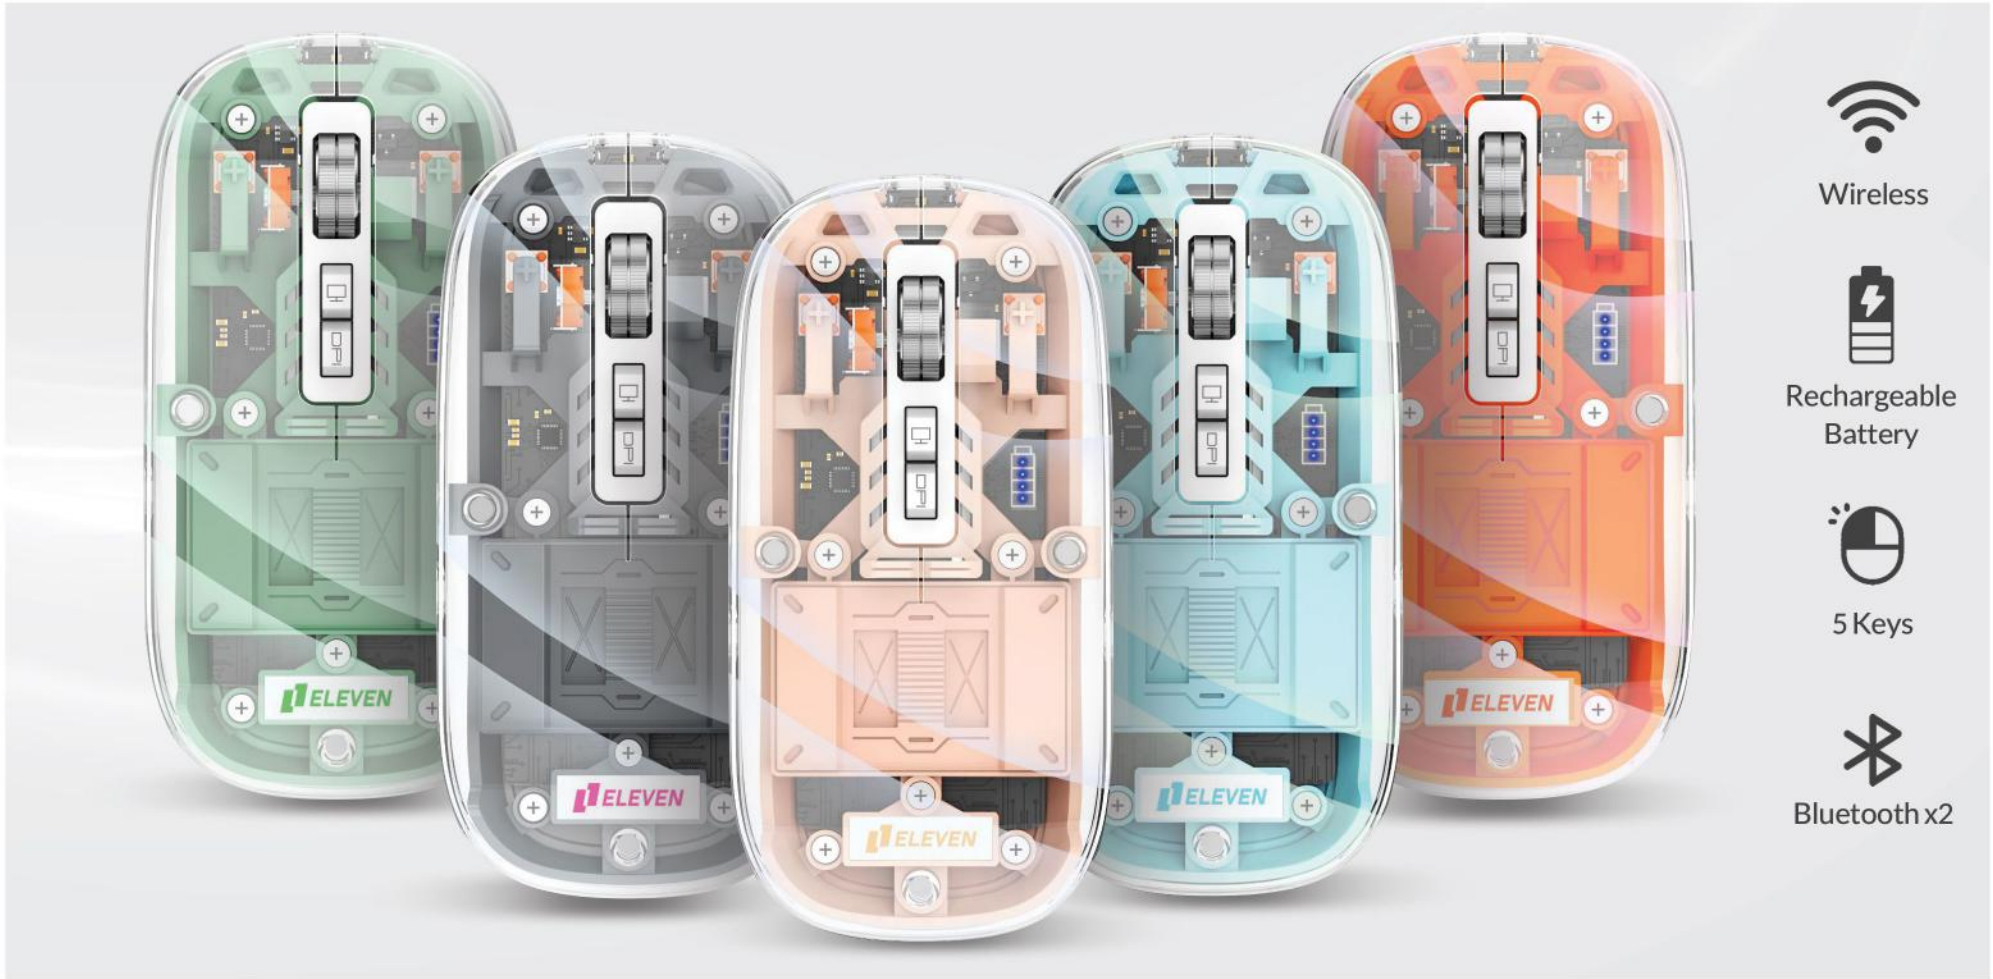

## WM909

- Silent Mouse
- Auto ON/OFF
- 4 Keys
- Two AAA Battery

# WIRELESS MOUSE

**ELEVEN**

## WM911

- Rechargeable Battery
- TYPE-C Port
- 6 Keys
- ON/OFF Key